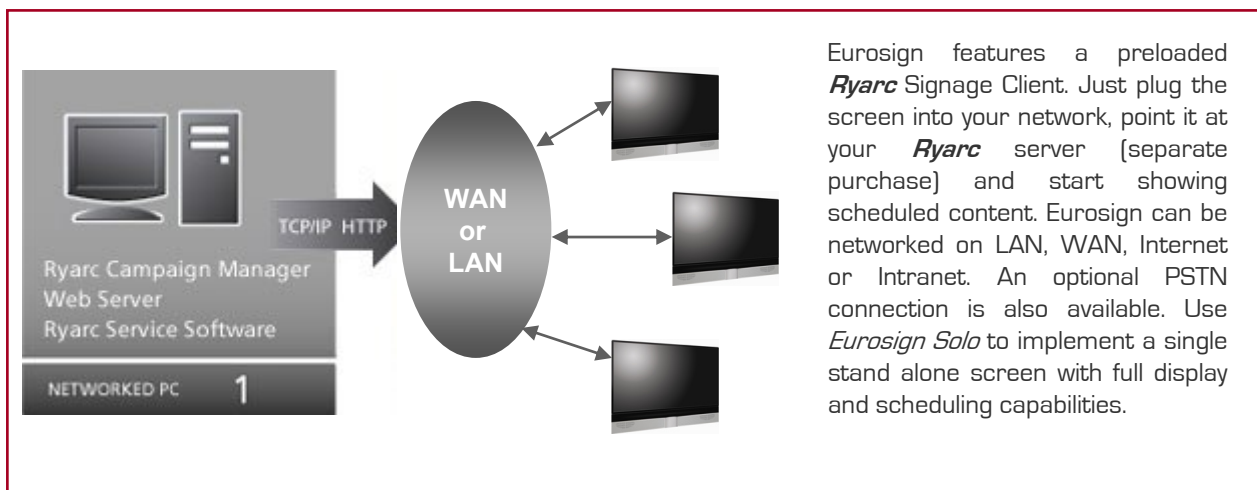

Networked Digital Signage

Wouldn't it be great if someone could provide a high impact, large format digital sign that integrated screen and media player in a single styled enclosure – just plug in the power, add broadband and go? What if you could deploy this level of digital signage at an economical site cost and control your new network with a standard webserver architecture?

This isn't just wishful thinking – It's now a reality. Radiant Europe introduces *EuroSign*, a range of high impact digital signage that sets new standards in performance and value.

Radiant Europe's digital signage solution harnesses the power of **Ryarc** signage software. Each display has an embedded XP platform, sophisticated media player technology and readily connects to a choice of network architectures.

- High Brightness, Wide Screen Display
- High Contrast, High Resolution
- Single box solution with integrated media player
- Any content from pictures to HDTV
- Multiple Screens, Tickers, RSS
- Powerful Signage Software – Network Ready
- Integrated audio and speakers
- Single source solution – one enclosure
- Wide viewing angle, VESA Mount

Eurosign features a preloaded **Ryarc** Signage Client. Just plug the screen into your network, point it at your **Ryarc** server (separate purchase) and start showing scheduled content. Eurosign can be networked on LAN, WAN, Internet or Intranet. An optional PSTN connection is also available. Use *Eurosign Solo* to implement a single stand alone screen with full display and scheduling capabilities.